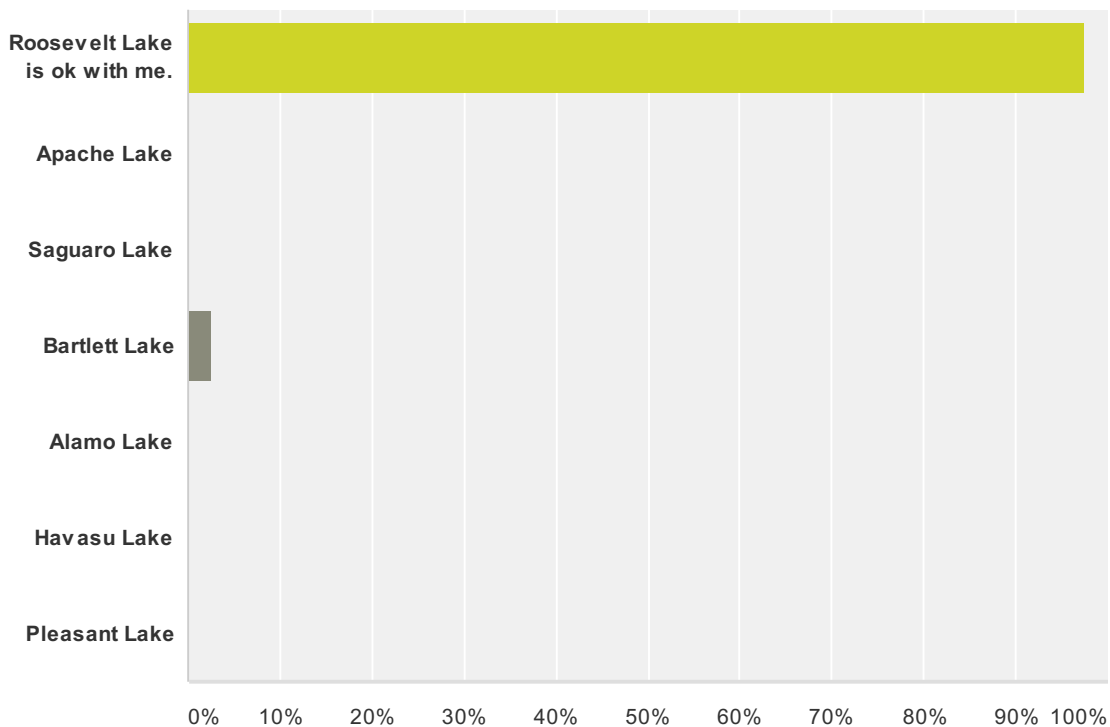

Q10 July 2015 Bartlett Lake, Safelite - 11AM
 Click on the pulldown menu to either approve or select another lake.

Answered: 39 Skipped: 3

Answer Choices	Responses
Bartlett Lake is ok with me.	92.31% 36
Apache Lake	0.00% 0
Roosevelt Lake	0.00% 0
Saguaro Lake	5.13% 2
Alamo Lake	0.00% 0
Havasu Lake	0.00% 0
Pleasant Lake	2.56% 1
Total	39

Q11 August 2015 Saguaro Lake, Safelite - 11AM
 Click on the pulldown menu to either approve or select another lake.

Answered: 38 Skipped: 4

Answer Choices	Responses	Count
Saguaro Lake is ok with me.	94.74%	36
Apache Lake	0.00%	0
Roosevelt Lake	0.00%	0
Bartlett Lake	0.00%	0
Alamo Lake	0.00%	0
Havasu Lake	0.00%	0
Pleasant Lake	5.26%	2
Total		38

Q12 September 2015 Roosevelt Lake, Safelite - 2PM
 Click on the pulldown menu to either approve or select another lake.

Answered: 39 Skipped: 3

Answer Choices	Responses
Roosevelt Lake is ok with me.	97.44% 38
Apache Lake	0.00% 0
Saguaro Lake	0.00% 0
Bartlett Lake	2.56% 1
Alamo Lake	0.00% 0
Havasu Lake	0.00% 0
Pleasant Lake	0.00% 0
Total	39