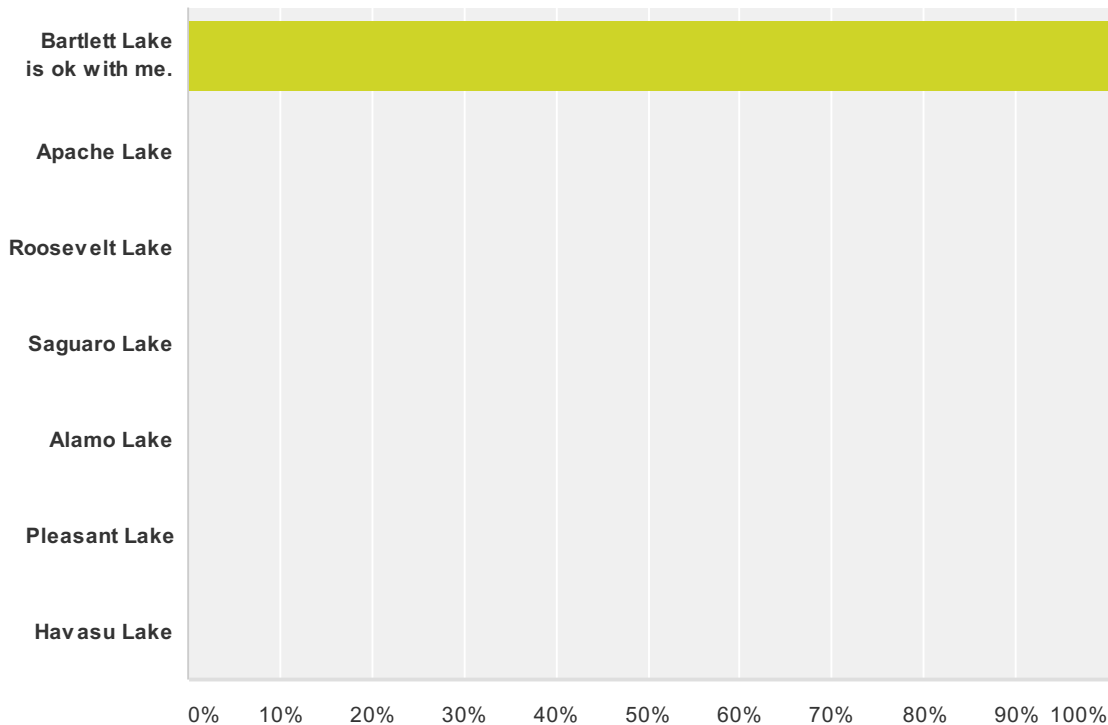

Q1 Your Name ... First & Last

Answered: 42 Skipped: 0

Q2 January 2015 Proposed for Bartlett Lake, safelite - 3PM
Click on the pulldown menu to either approve or select another lake.

Answered: 40 Skipped: 2

Answer Choices	Responses	Count
Bartlett Lake is ok with me.	100.00%	40
Apache Lake	0.00%	0
Roosevelt Lake	0.00%	0
Saguaro Lake	0.00%	0
Alamo Lake	0.00%	0
Pleasant Lake	0.00%	0
Havasus Lake	0.00%	0
Total		40