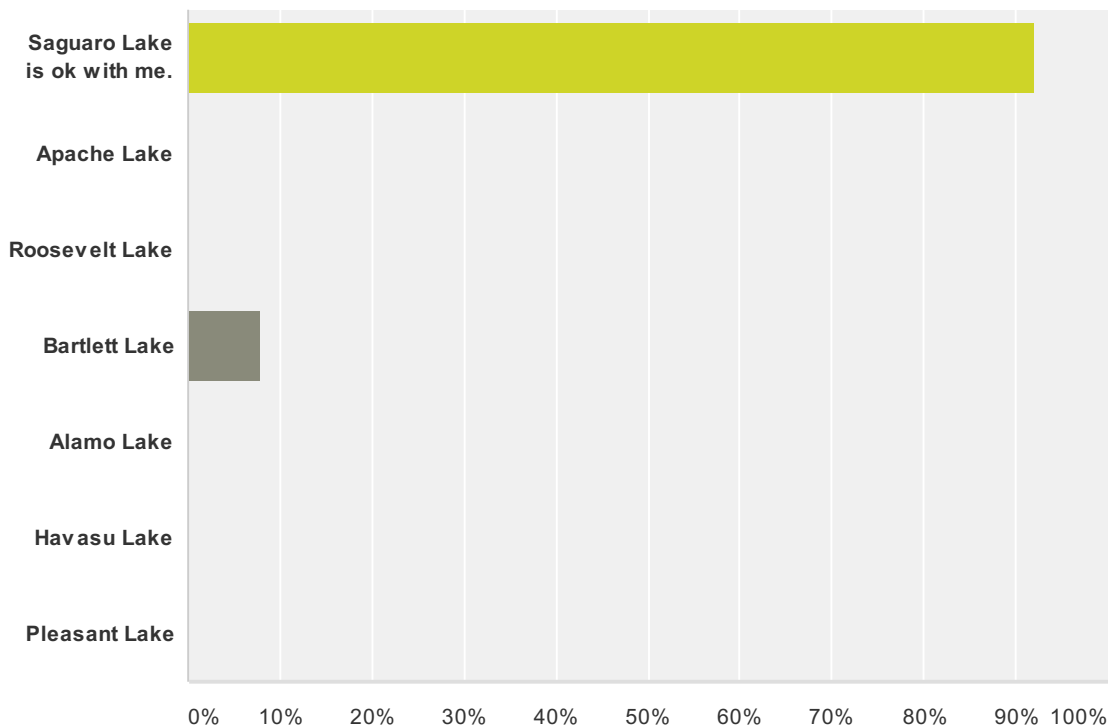

Q8 May 2015 Roosevelt Lake, Safelite - 2PM
 Click on the pulldown menu to either approve or select another lake.

Answered: 40 Skipped: 2

Answer Choices	Responses
Roosevelt Lake is ok with me.	97.50% 39
Apache Lake	0.00% 0
Saguaro Lake	2.50% 1
Bartlett Lake	0.00% 0
Alamo Lake	0.00% 0
Havasu Lake	0.00% 0
Pleasant Lake	0.00% 0
Total	40

Q9 June 2015 Saguaro Lake, Safelite - 11AM
 Click on the pulldown menu to either approve or select another lake.

Answered: 38 Skipped: 4

Answer Choices	Responses
Saguaro Lake is ok with me.	92.11% 35
Apache Lake	0.00% 0
Roosevelt Lake	0.00% 0
Bartlett Lake	7.89% 3
Alamo Lake	0.00% 0
Havasu Lake	0.00% 0
Pleasant Lake	0.00% 0
Total	38