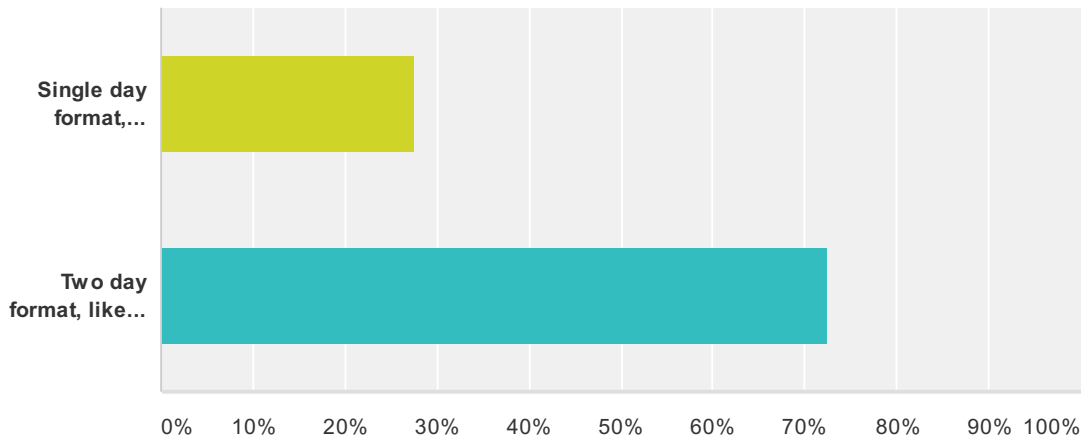

Q5 March 2015 Havasu Lake Single day format or day and a half with same partner?

Answered: 37 Skipped: 5

Answer Choices	Responses
Single day format, like we did this year. Fish from safelite until 3PM.	27.03% 10
Tues, safelite to 3PM; Wed safelite to 12PM.	72.97% 27
Total	37

Q6 April 2015 Apache Lake Click on the pulldown menu to either approve or select another lake.

Answered: 40 Skipped: 2

Answer Choices	Responses
Apache Lake is ok with me.	100.00% 40
Roosevelt Lake	0.00% 0
Saguaro Lake	0.00% 0
Bartlett Lake	0.00% 0
Alamo Lake	0.00% 0
Havasu Lake	0.00% 0
Pleasant Lake	0.00% 0
Total	40

Q7 April 2015 Apache Lake Single day format or Day and a half with same partner?

Answered: 40 Skipped: 2

Answer Choices	Responses	
Single day format, safelite - 3PM.	27.50%	11
Two day format, like we did it this year. Fish Tues. safelite - 3PM, Wed safelite - 12PM.	72.50%	29
Total		40