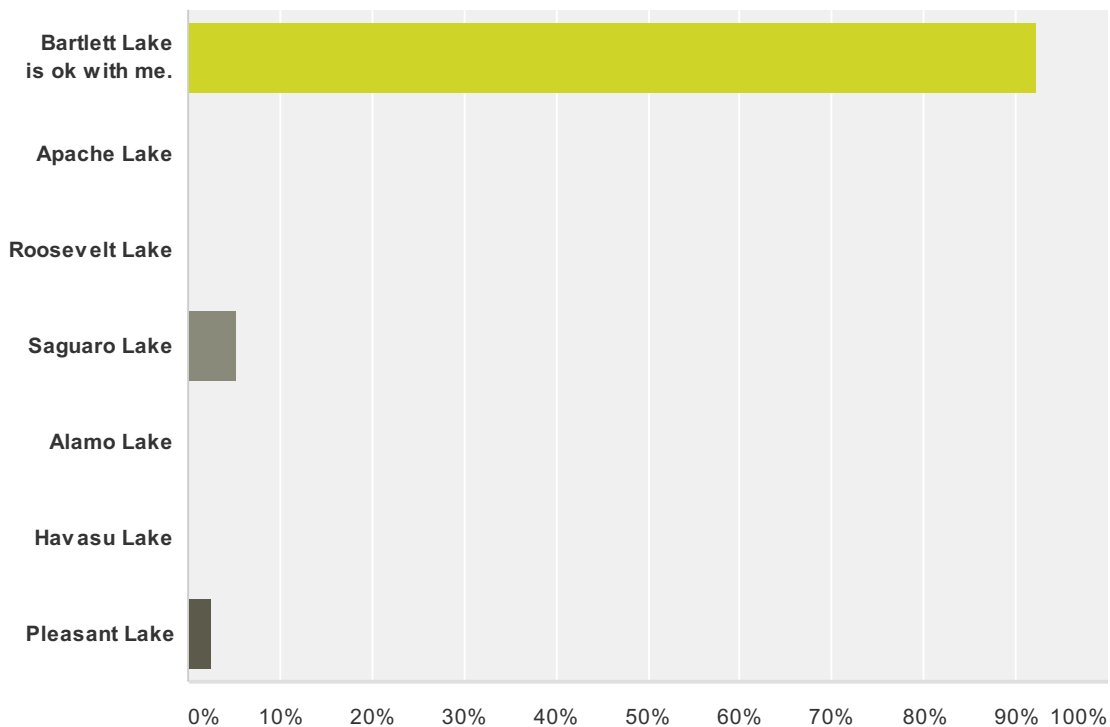

Q8 May 2015 Roosevelt Lake, Safelite - 2PM
 Click on the pulldown menu to either approve or select another lake.

Answered: 40 Skipped: 2

Answer Choices	Responses
Roosevelt Lake is ok with me.	97.50% 39
Apache Lake	0.00% 0
Saguaro Lake	2.50% 1
Bartlett Lake	0.00% 0
Alamo Lake	0.00% 0
Havasu Lake	0.00% 0
Pleasant Lake	0.00% 0
Total	40

Q9 June 2015 Saguaro Lake, Safelite - 11AM
 Click on the pulldown menu to either approve or select another lake.

Answered: 38 Skipped: 4

Answer Choices	Responses
Saguaro Lake is ok with me.	92.11% 35
Apache Lake	0.00% 0
Roosevelt Lake	0.00% 0
Bartlett Lake	7.89% 3
Alamo Lake	0.00% 0
Havasu Lake	0.00% 0
Pleasant Lake	0.00% 0
Total	38

Q10 July 2015 Bartlett Lake, Safelite - 11AM
 Click on the pulldown menu to either approve or select another lake.

Answered: 39 Skipped: 3

Answer Choices	Responses
Bartlett Lake is ok with me.	92.31% 36
Apache Lake	0.00% 0
Roosevelt Lake	0.00% 0
Saguaro Lake	5.13% 2
Alamo Lake	0.00% 0
Havasu Lake	0.00% 0
Pleasant Lake	2.56% 1
Total	39