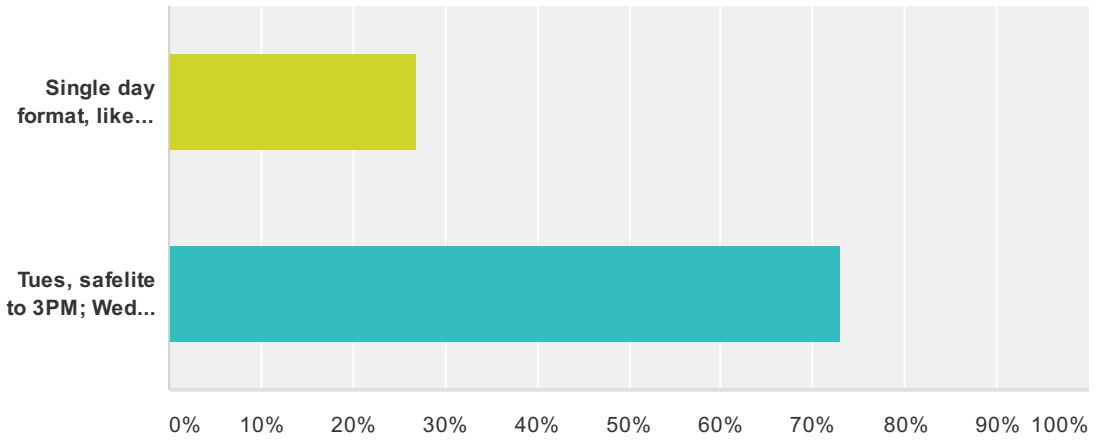

Q3 February 2015 Proposed for Saguaro Lake, safelite - 3PM
 Click on the pulldown menu to either approve or select another lake.

Answered: 37 Skipped: 5

Answer Choices	Responses	
Saguaro Lake is ok with me.	81.08%	30
Apache Lake	2.70%	1
Roosevelt Lake	5.41%	2
Bartlett Lake	0.00%	0
Alamo Lake	5.41%	2
Pleasant Lake	2.70%	1
Havasu Lake	2.70%	1
Total		37

Q4 March 2015 Havasu Lake Click on the pulldown menu to either approve or select another lake.

Answered: 39 Skipped: 3

Answer Choices	Responses
Havasu Lake is ok with me.	97.44% 38
Apache Lake	0.00% 0
Roosevelt Lake	2.56% 1
Saguaro Lake	0.00% 0
Bartlett Lake	0.00% 0
Alamo Lake	0.00% 0
Pleasant Lake	0.00% 0
Total	39

Q5 March 2015 Havasu Lake Single day format or day and a half with same partner?

Answered: 37 Skipped: 5

Answer Choices	Responses
Single day format, like we did this year. Fish from safelite until 3PM.	27.03% 10
Tues, safelite to 3PM; Wed safelite to 12PM.	72.97% 27
Total	37