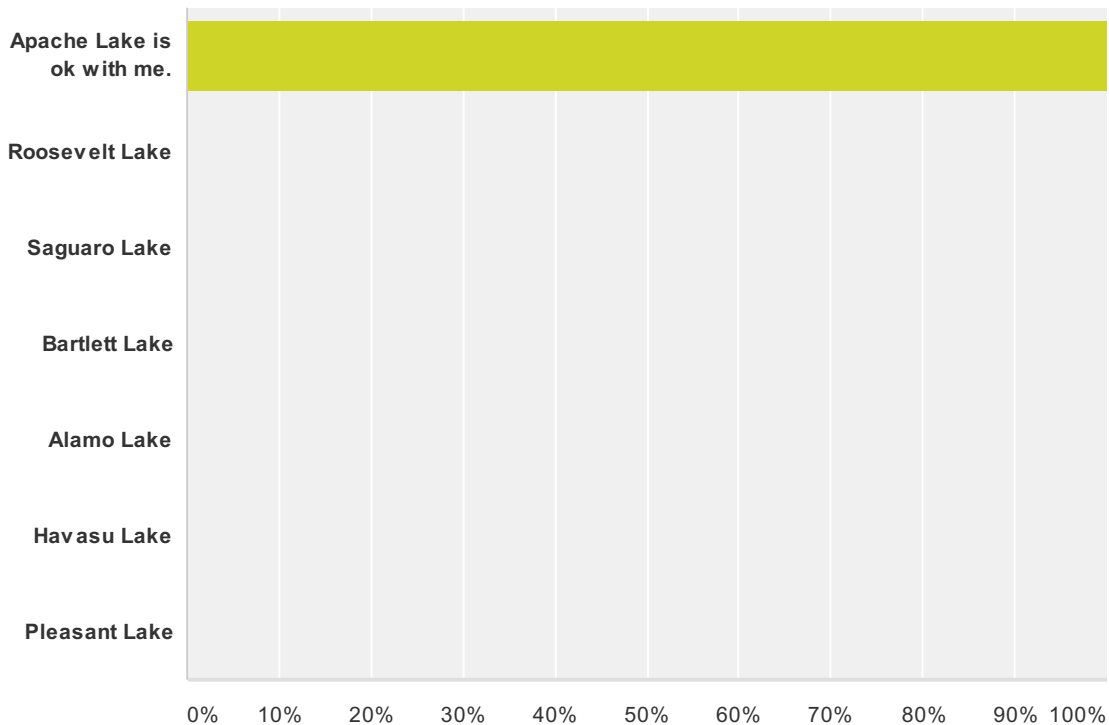

Q4 March 2015 Havasu Lake Click on the pulldown menu to either approve or select another lake.

Answered: 39 Skipped: 3

Answer Choices	Responses
Havasu Lake is ok with me.	97.44% 38
Apache Lake	0.00% 0
Roosevelt Lake	2.56% 1
Saguaro Lake	0.00% 0
Bartlett Lake	0.00% 0
Alamo Lake	0.00% 0
Pleasant Lake	0.00% 0
Total	39

Q5 March 2015 Havasu Lake Single day format or day and a half with same partner?

Answered: 37 Skipped: 5

Answer Choices	Responses
Single day format, like we did this year. Fish from safelite until 3PM.	27.03% 10
Tues, safelite to 3PM; Wed safelite to 12PM.	72.97% 27
Total	37

Q6 April 2015 Apache Lake Click on the pulldown menu to either approve or select another lake.

Answered: 40 Skipped: 2

Answer Choices	Responses
Apache Lake is ok with me.	100.00% 40
Roosevelt Lake	0.00% 0
Saguaro Lake	0.00% 0
Bartlett Lake	0.00% 0
Alamo Lake	0.00% 0
Havasu Lake	0.00% 0
Pleasant Lake	0.00% 0
Total	40