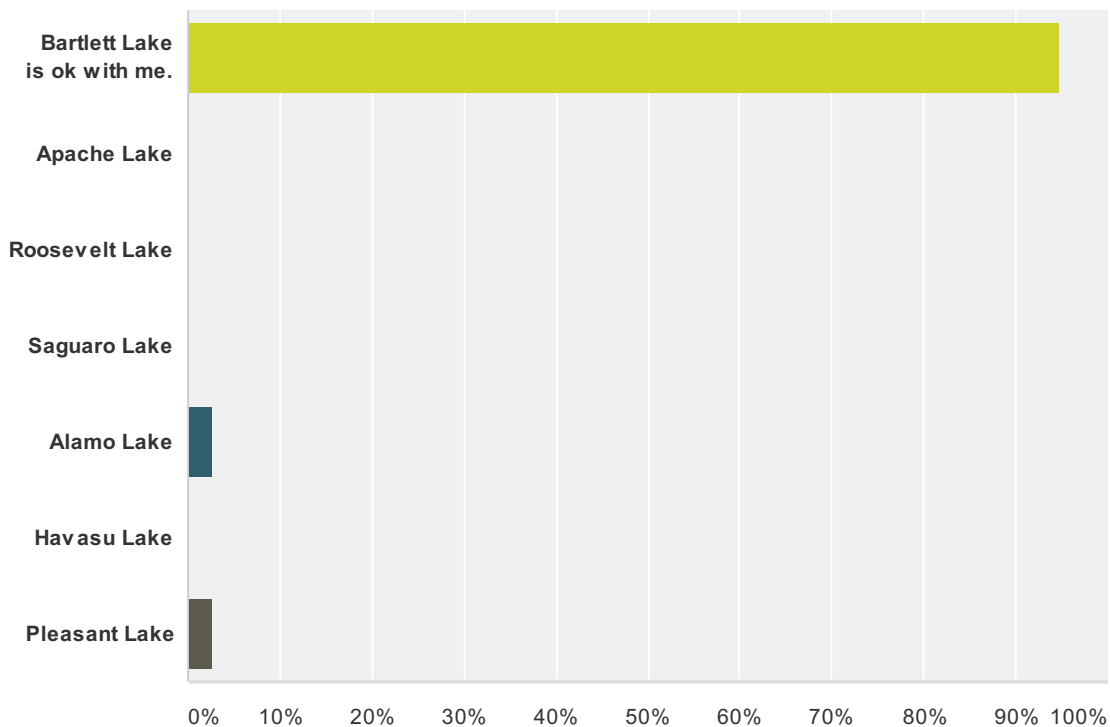

Q12 September 2015 Roosevelt Lake, Safelite - 2PM
 Click on the pulldown menu to either approve or select another lake.

Answered: 39 Skipped: 3

Answer Choices	Responses
Roosevelt Lake is ok with me.	97.44% 38
Apache Lake	0.00% 0
Saguaro Lake	0.00% 0
Bartlett Lake	2.56% 1
Alamo Lake	0.00% 0
Havasu Lake	0.00% 0
Pleasant Lake	0.00% 0
Total	39

Q13 October 2015 Apache Lake, Safelite - 3PM
 Click on the pulldown menu to either approve or select another lake.

Answered: 40 Skipped: 2

Answer Choices	Responses
Apache Lake is ok with me.	95.00% 38
Roosevelt Lake	0.00% 0
Saguaro Lake	2.50% 1
Bartlett Lake	0.00% 0
Alamo Lake	0.00% 0
Havasu Lake	2.50% 1
Pleasant Lake	0.00% 0
Total	40

**Q14 November 2015 Bartlett Lake, Safelite
- 3PM** Click on the pulldown menu to either
approve or select another lake.

Answered: 38 Skipped: 4

Answer Choices	Responses
Bartlett Lake is ok with me.	94.74% 36
Apache Lake	0.00% 0
Roosevelt Lake	0.00% 0
Saguaro Lake	0.00% 0
Alamo Lake	2.63% 1
Havasu Lake	0.00% 0
Pleasant Lake	2.63% 1
Total	38