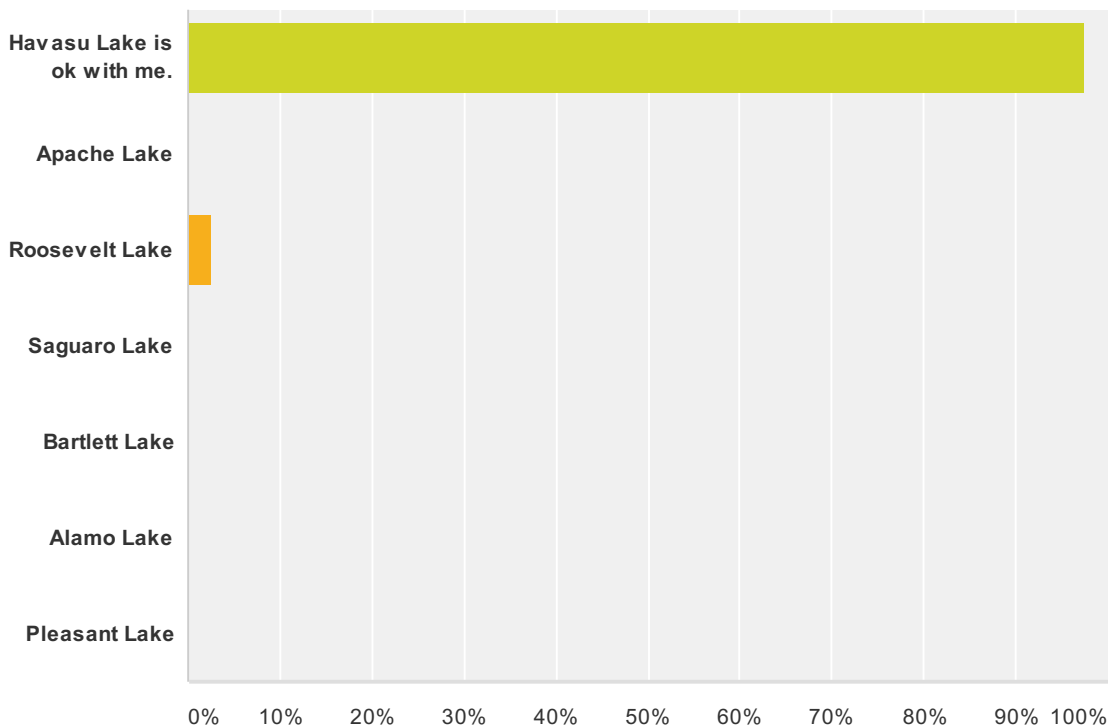

Answer Choices	Responses	Count
Bartlett Lake is ok with me.	100.00%	40
Apache Lake	0.00%	0
Roosevelt Lake	0.00%	0
Saguaro Lake	0.00%	0
Alamo Lake	0.00%	0
Pleasant Lake	0.00%	0
Havasus Lake	0.00%	0
Total		40

Q3 February 2015 Proposed for Saguaro Lake, safelite - 3PM
 Click on the pulldown menu to either approve or select another lake.

Answered: 37 Skipped: 5

Answer Choices	Responses	
Saguaro Lake is ok with me.	81.08%	30
Apache Lake	2.70%	1
Roosevelt Lake	5.41%	2
Bartlett Lake	0.00%	0
Alamo Lake	5.41%	2
Pleasant Lake	2.70%	1
Havasu Lake	2.70%	1
Total		37

Q4 March 2015 Havasu Lake Click on the pulldown menu to either approve or select another lake.

Answered: 39 Skipped: 3

Answer Choices	Responses
Havasu Lake is ok with me.	97.44% 38
Apache Lake	0.00% 0
Roosevelt Lake	2.56% 1
Saguaro Lake	0.00% 0
Bartlett Lake	0.00% 0
Alamo Lake	0.00% 0
Pleasant Lake	0.00% 0
Total	39