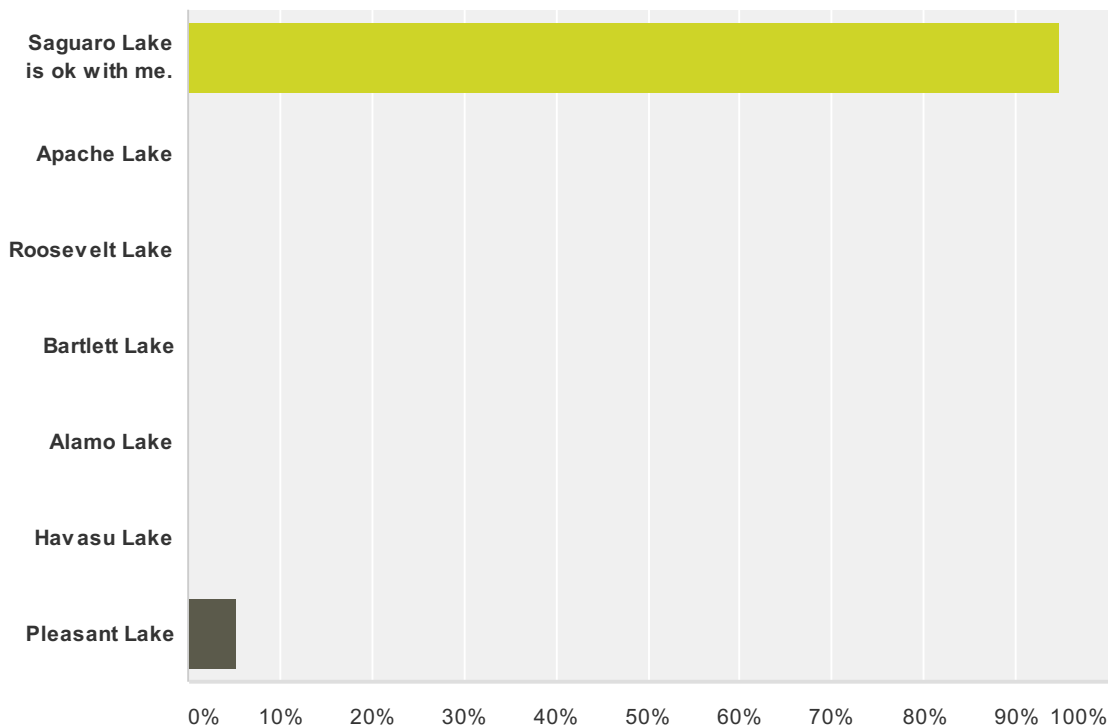

Q9 June 2015 Saguaro Lake, Safelite - 11AM
 Click on the pulldown menu to either approve or select another lake.

Answered: 38 Skipped: 4

Answer Choices	Responses
Saguaro Lake is ok with me.	92.11% 35
Apache Lake	0.00% 0
Roosevelt Lake	0.00% 0
Bartlett Lake	7.89% 3
Alamo Lake	0.00% 0
Havasu Lake	0.00% 0
Pleasant Lake	0.00% 0
Total	38

Q10 July 2015 Bartlett Lake, Safelite - 11AM
 Click on the pulldown menu to either approve or select another lake.

Answered: 39 Skipped: 3

Answer Choices	Responses
Bartlett Lake is ok with me.	92.31% 36
Apache Lake	0.00% 0
Roosevelt Lake	0.00% 0
Saguaro Lake	5.13% 2
Alamo Lake	0.00% 0
Havasu Lake	0.00% 0
Pleasant Lake	2.56% 1
Total	39

Q11 August 2015 Saguaro Lake, Safelite - 11AM
 Click on the pulldown menu to either approve or select another lake.

Answered: 38 Skipped: 4

Answer Choices	Responses	Count
Saguaro Lake is ok with me.	94.74%	36
Apache Lake	0.00%	0
Roosevelt Lake	0.00%	0
Bartlett Lake	0.00%	0
Alamo Lake	0.00%	0
Havasu Lake	0.00%	0
Pleasant Lake	5.26%	2
Total		38

Q12 September 2015 Roosevelt Lake, Safelite - 2PM
 Click on the pulldown menu to either approve or select another lake.

Answered: 39 Skipped: 3

Answer Choices	Responses
Roosevelt Lake is ok with me.	97.44% 38
Apache Lake	0.00% 0
Saguaro Lake	0.00% 0
Bartlett Lake	2.56% 1
Alamo Lake	0.00% 0
Havasu Lake	0.00% 0
Pleasant Lake	0.00% 0
Total	39