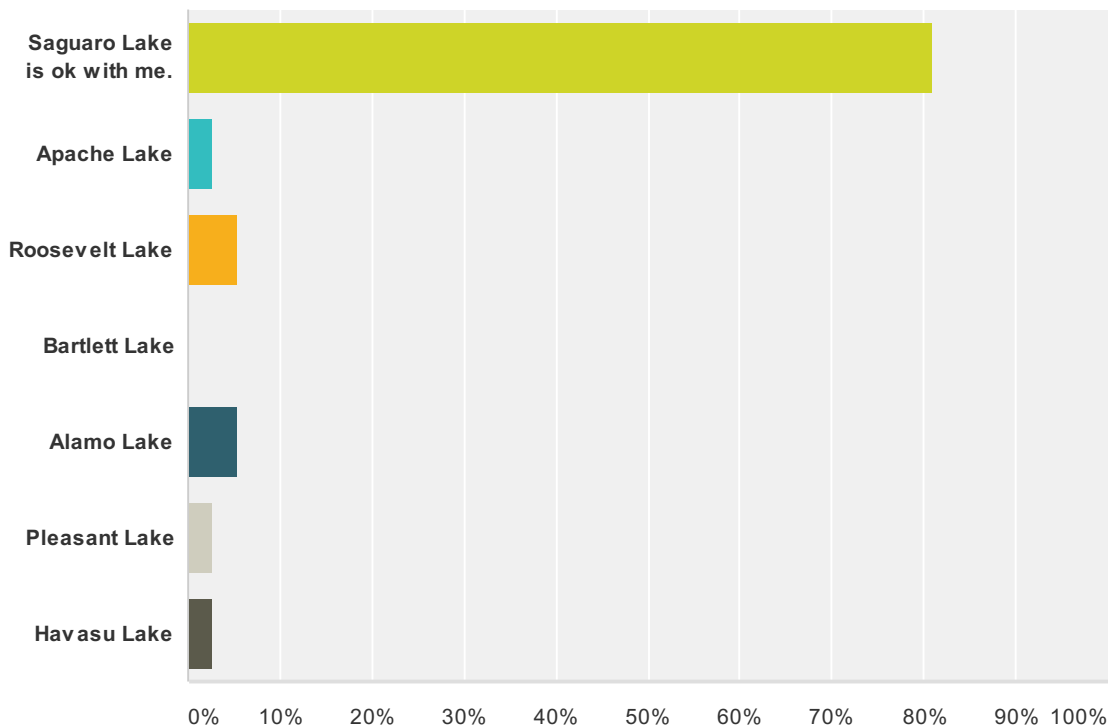

Q1 Your Name ... First & Last

Answered: 42 Skipped: 0

Q2 January 2015 Proposed for Bartlett Lake, safelite - 3PM
Click on the pulldown menu to either approve or select another lake.

Answered: 40 Skipped: 2

Answer Choices	Responses	Count
Bartlett Lake is ok with me.	100.00%	40
Apache Lake	0.00%	0
Roosevelt Lake	0.00%	0
Saguaro Lake	0.00%	0
Alamo Lake	0.00%	0
Pleasant Lake	0.00%	0
Havasus Lake	0.00%	0
Total		40

Q3 February 2015 Proposed for Saguaro Lake, safelite - 3PM
 Click on the pulldown menu to either approve or select another lake.

Answered: 37 Skipped: 5

Answer Choices	Responses	
Saguaro Lake is ok with me.	81.08%	30
Apache Lake	2.70%	1
Roosevelt Lake	5.41%	2
Bartlett Lake	0.00%	0
Alamo Lake	5.41%	2
Pleasant Lake	2.70%	1
Havasu Lake	2.70%	1
Total		37