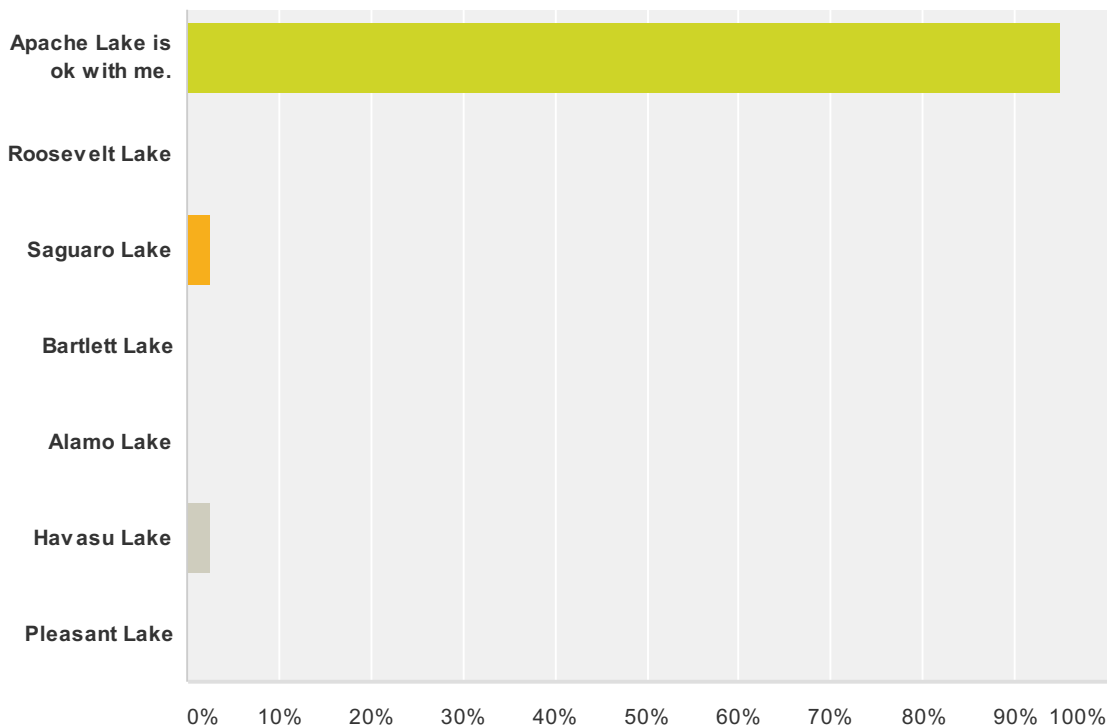

Q11 August 2015 Saguaro Lake, Safelite - 11AM
 Click on the pulldown menu to either approve or select another lake.

Answered: 38 Skipped: 4

Answer Choices	Responses	Count
Saguaro Lake is ok with me.	94.74%	36
Apache Lake	0.00%	0
Roosevelt Lake	0.00%	0
Bartlett Lake	0.00%	0
Alamo Lake	0.00%	0
Havasu Lake	0.00%	0
Pleasant Lake	5.26%	2
Total		38

Q12 September 2015 Roosevelt Lake, Safelite - 2PM
 Click on the pulldown menu to either approve or select another lake.

Answered: 39 Skipped: 3

Answer Choices	Responses
Roosevelt Lake is ok with me.	97.44% 38
Apache Lake	0.00% 0
Saguaro Lake	0.00% 0
Bartlett Lake	2.56% 1
Alamo Lake	0.00% 0
Havasu Lake	0.00% 0
Pleasant Lake	0.00% 0
Total	39

Q13 October 2015 Apache Lake, Safelite - 3PM
 Click on the pulldown menu to either approve or select another lake.

Answered: 40 Skipped: 2

Answer Choices	Responses
Apache Lake is ok with me.	95.00% 38
Roosevelt Lake	0.00% 0
Saguaro Lake	2.50% 1
Bartlett Lake	0.00% 0
Alamo Lake	0.00% 0
Havasu Lake	2.50% 1
Pleasant Lake	0.00% 0
Total	40