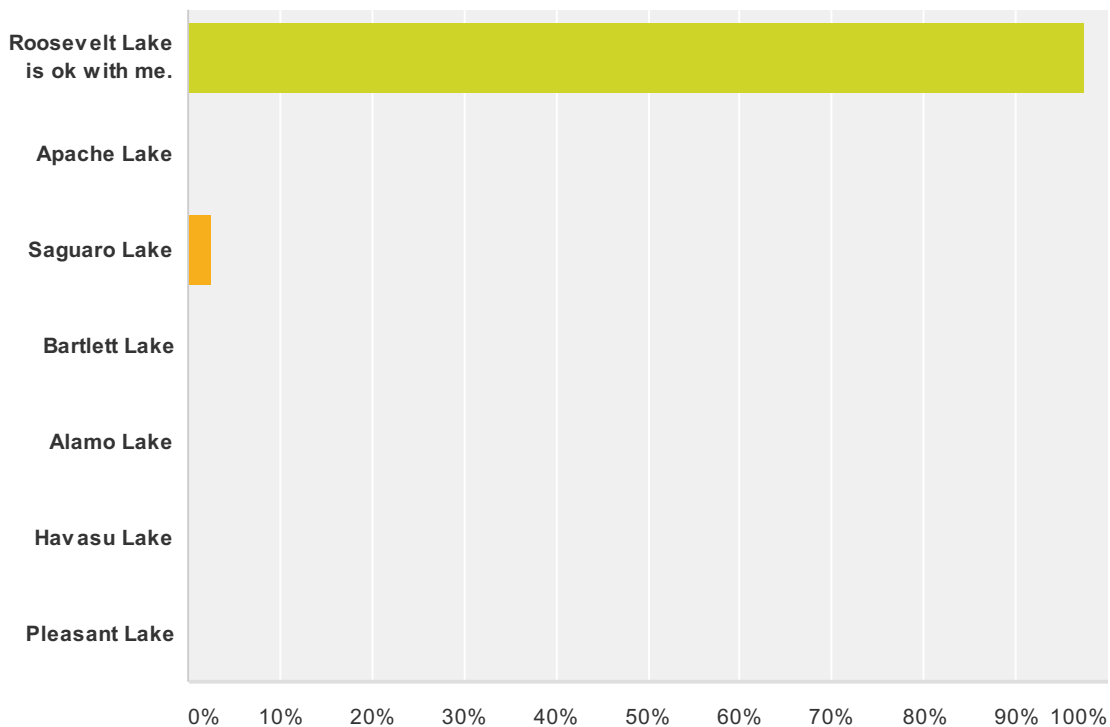

Q6 April 2015 Apache Lake Click on the pulldown menu to either approve or select another lake.

Answered: 40 Skipped: 2

Answer Choices	Responses
Apache Lake is ok with me.	100.00% 40
Roosevelt Lake	0.00% 0
Saguaro Lake	0.00% 0
Bartlett Lake	0.00% 0
Alamo Lake	0.00% 0
Havasu Lake	0.00% 0
Pleasant Lake	0.00% 0
Total	40

Q7 April 2015 Apache Lake Single day format or Day and a half with same partner?

Answered: 40 Skipped: 2

Answer Choices	Responses	
Single day format, safelite - 3PM.	27.50%	11
Two day format, like we did it this year. Fish Tues. safelite - 3PM, Wed safelite - 12PM.	72.50%	29
Total		40

Q8 May 2015 Roosevelt Lake, Safelite - 2PM
 Click on the pulldown menu to either approve or select another lake.

Answered: 40 Skipped: 2

Answer Choices	Responses
Roosevelt Lake is ok with me.	97.50% 39
Apache Lake	0.00% 0
Saguaro Lake	2.50% 1
Bartlett Lake	0.00% 0
Alamo Lake	0.00% 0
Havasu Lake	0.00% 0
Pleasant Lake	0.00% 0
Total	40

Q9 June 2015 Saguaro Lake, Safelite - 11AM
 Click on the pulldown menu to either approve or select another lake.

Answered: 38 Skipped: 4

Answer Choices	Responses
Saguaro Lake is ok with me.	92.11% 35
Apache Lake	0.00% 0
Roosevelt Lake	0.00% 0
Bartlett Lake	7.89% 3
Alamo Lake	0.00% 0
Havasu Lake	0.00% 0
Pleasant Lake	0.00% 0
Total	38